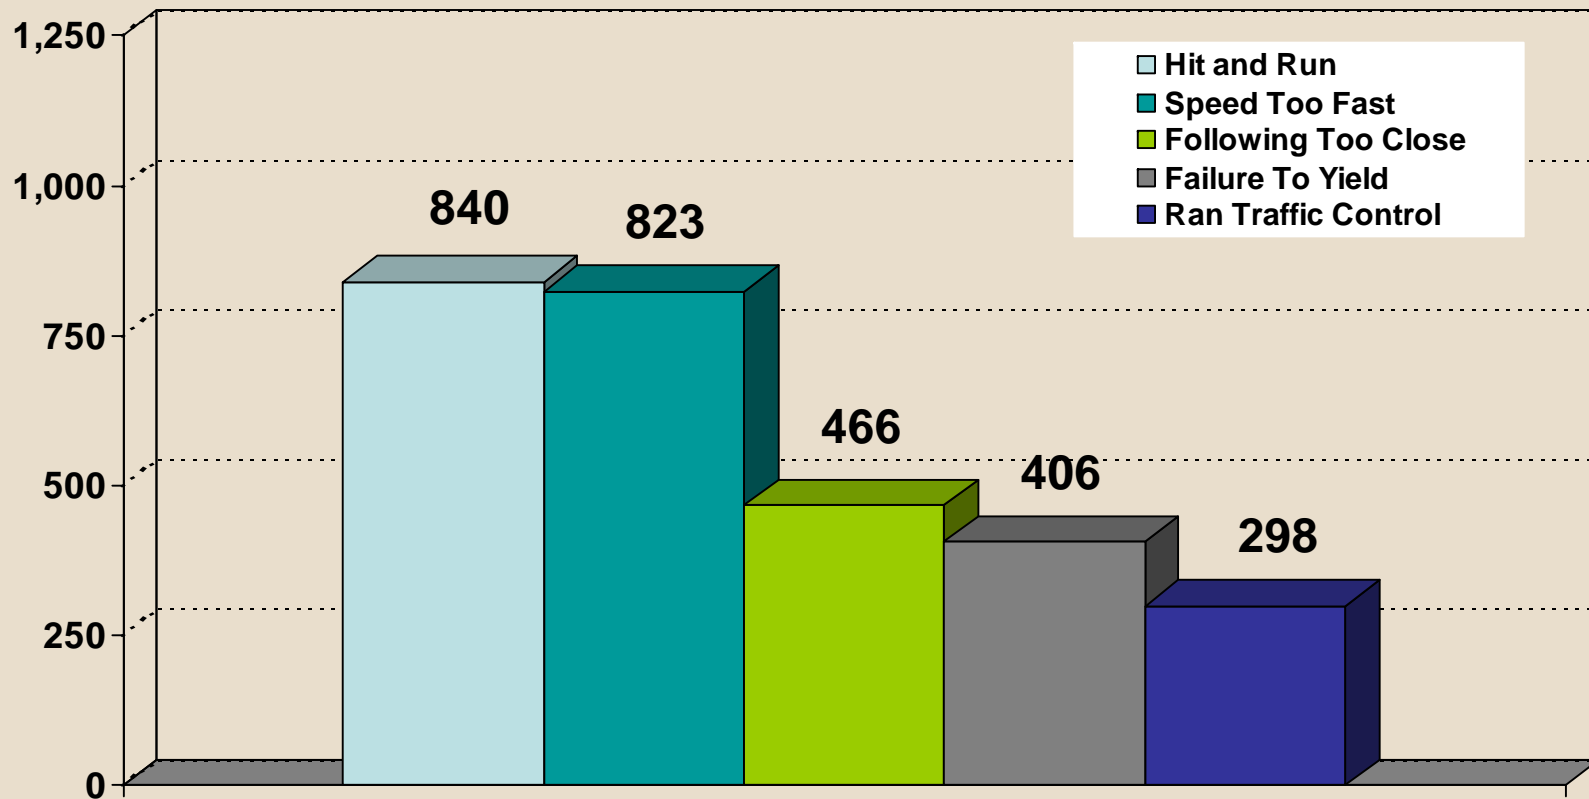

TOP 5 ADULT DRIVER ACTIONS CONTRIBUTING TO ALCOHOL-RELATED CRASHES CALENDAR YEAR 2007

Adult: Ages 21-65