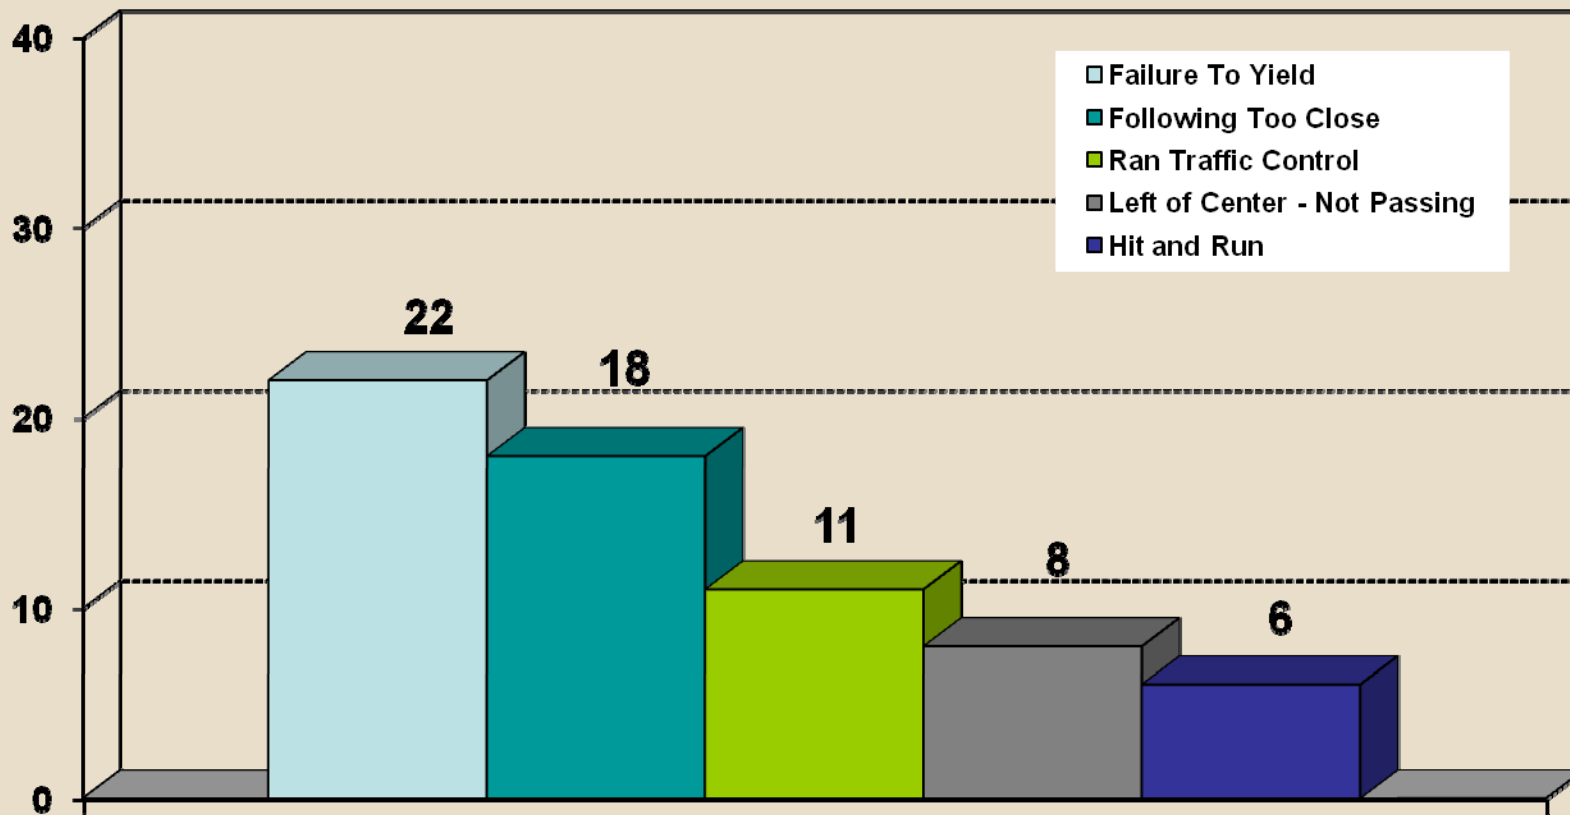

## TOP 5 MATURE DRIVER ACTIONS CONTRIBUTING TO ALCOHOL-RELATED CRASHES CALENDAR YEAR 2011

Mature: Over 65