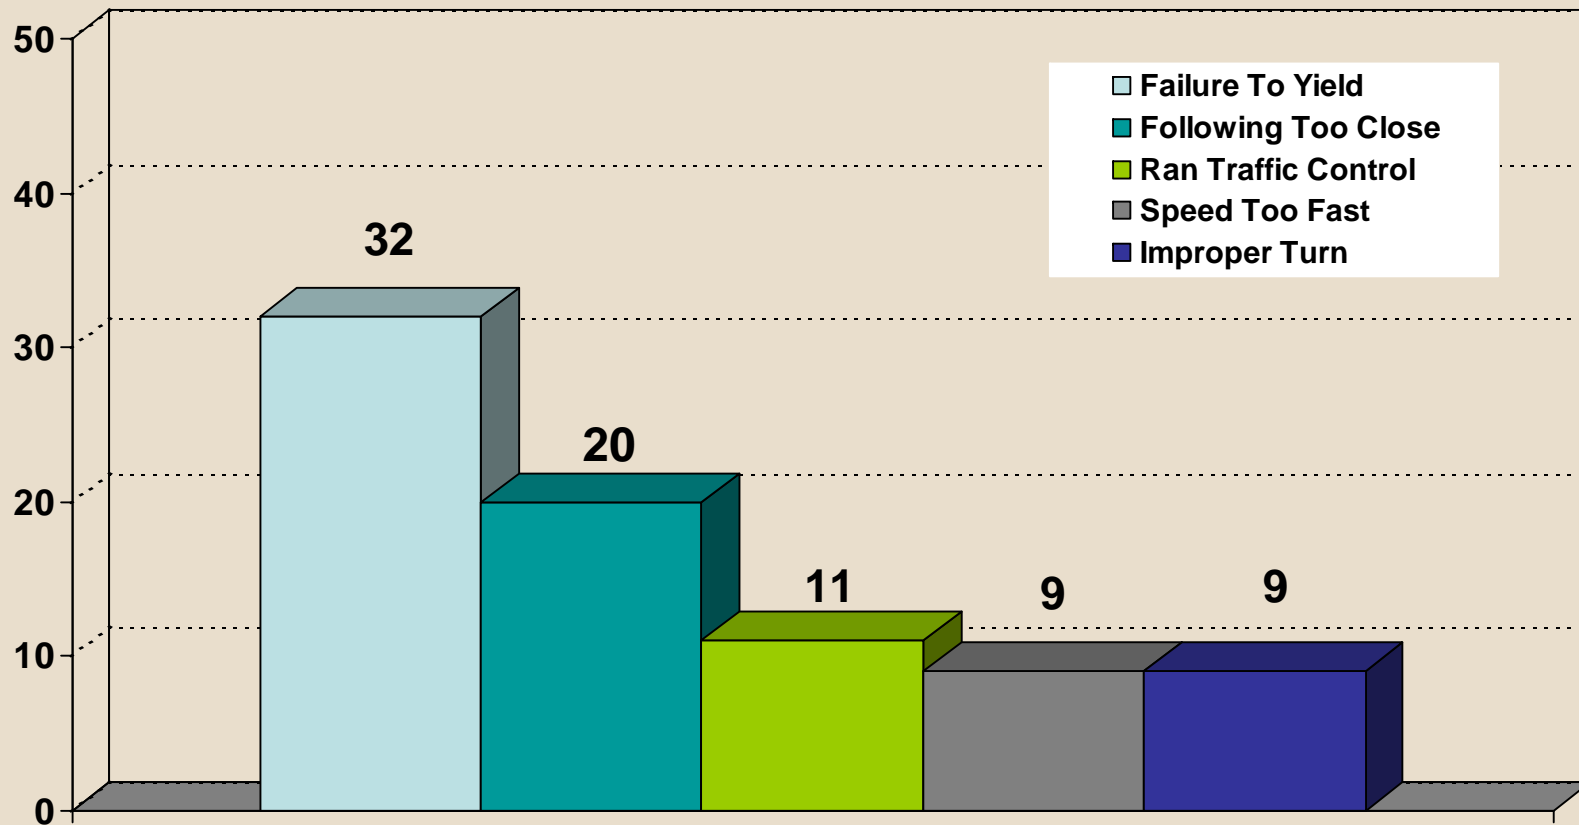

## TOP 5 MATURE DRIVER ACTIONS CONTRIBUTING TO ALCOHOL-RELATED CRASHES CALENDAR YEAR 2007

Mature: Over 65