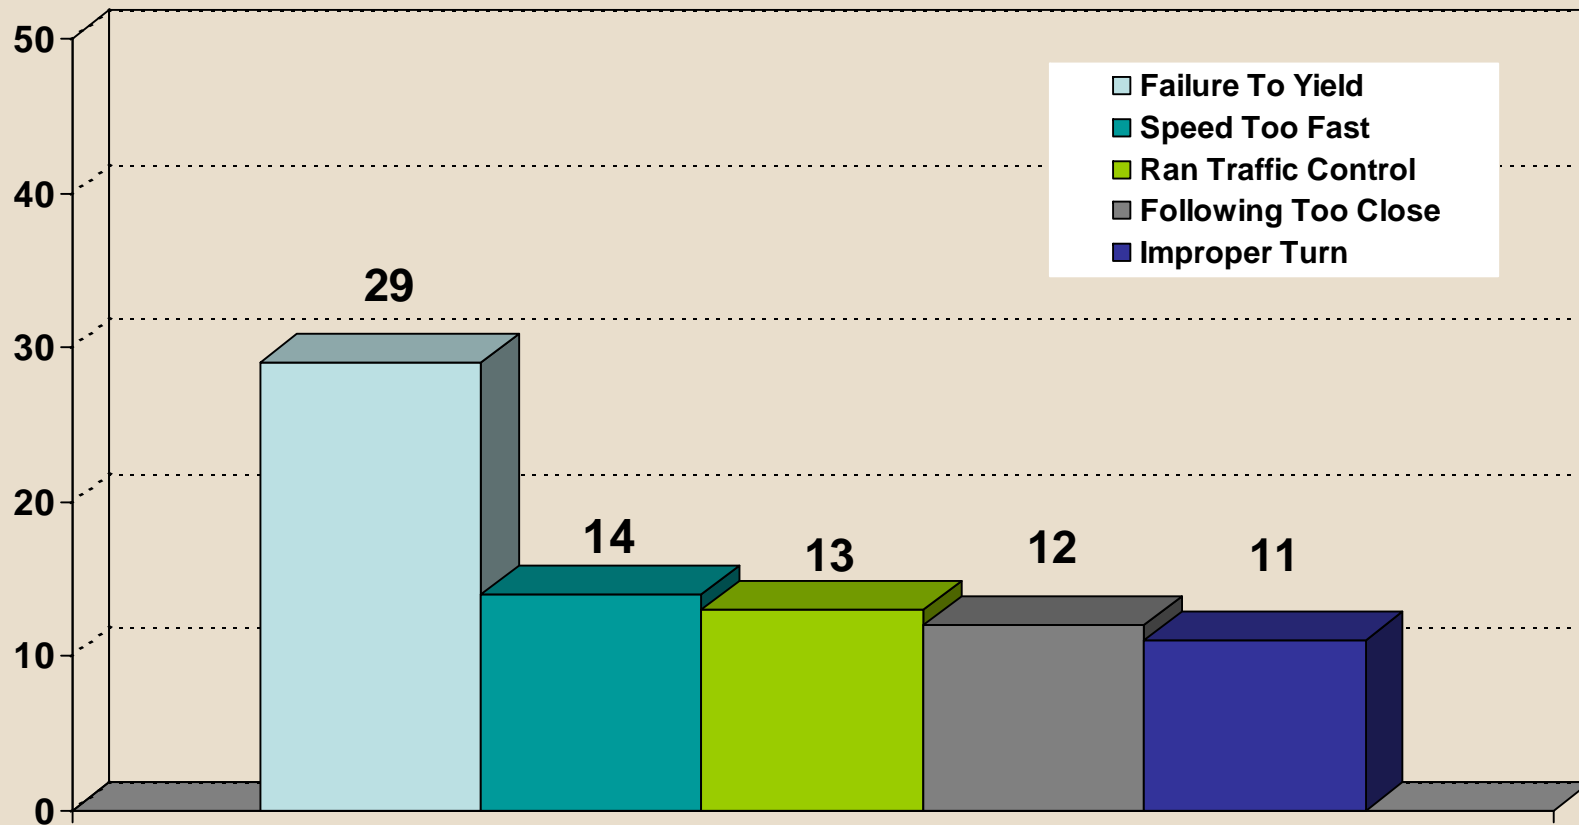

TOP 5 MATURE DRIVER ACTIONS CONTRIBUTING TO ALCOHOL-RELATED CRASHES CALENDAR YEAR 2008

Mature: Over 65