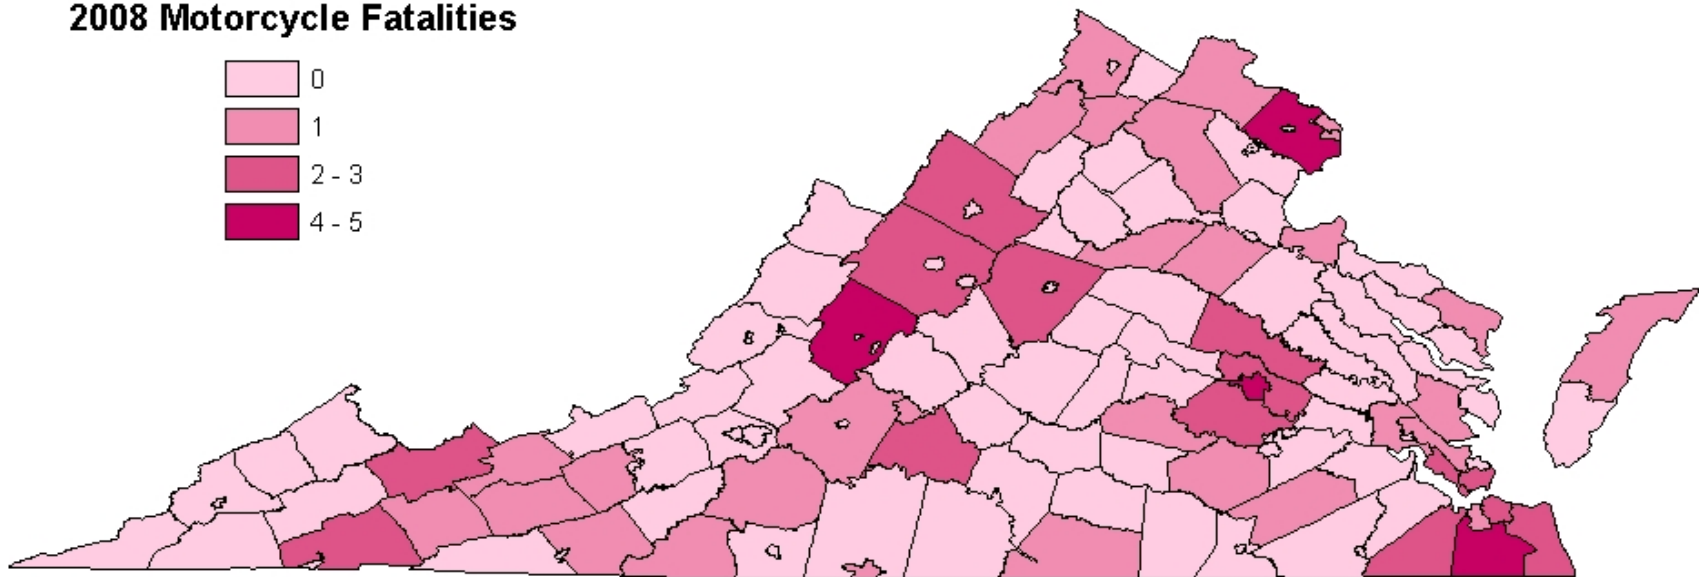

Virginia Motorcycle Fatalities by Jurisdiction (2008)

2008 Motorcycle Fatalities

Top Jurisdictions

Richmond City
Fairfax County
Rockbridge County
Chesapeake City

Campbell County
Hanover County
Henrico County
Virginia Beach City