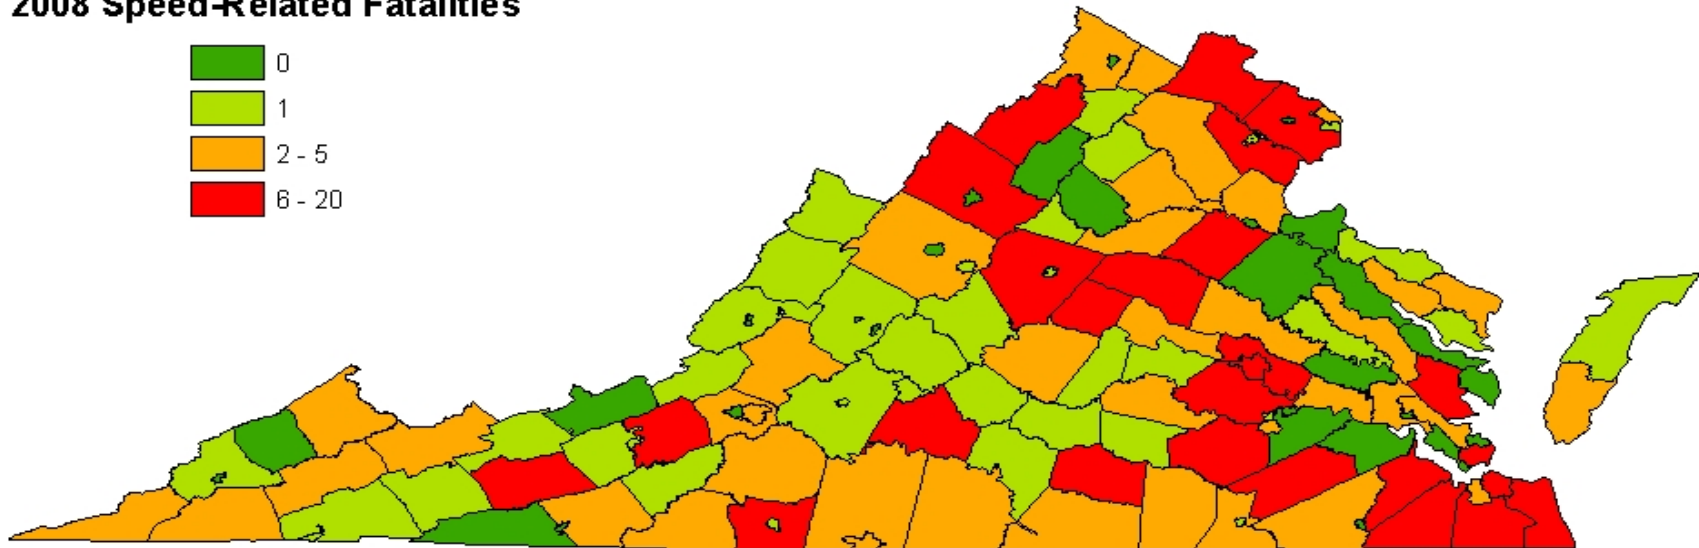

## Virginia Speed-Related Fatalities by Jurisdiction (2008)

### 2008 Speed-Related Fatalities

### Top Jurisdictions

Virginia Beach City  
Fairfax County  
Richmond City  
Chesterfield County  
Prince William County  
Norfolk City

Henrico County  
Suffolk City  
Dinwiddie County  
Fluvanna County  
Rockingham County  
Hampton City