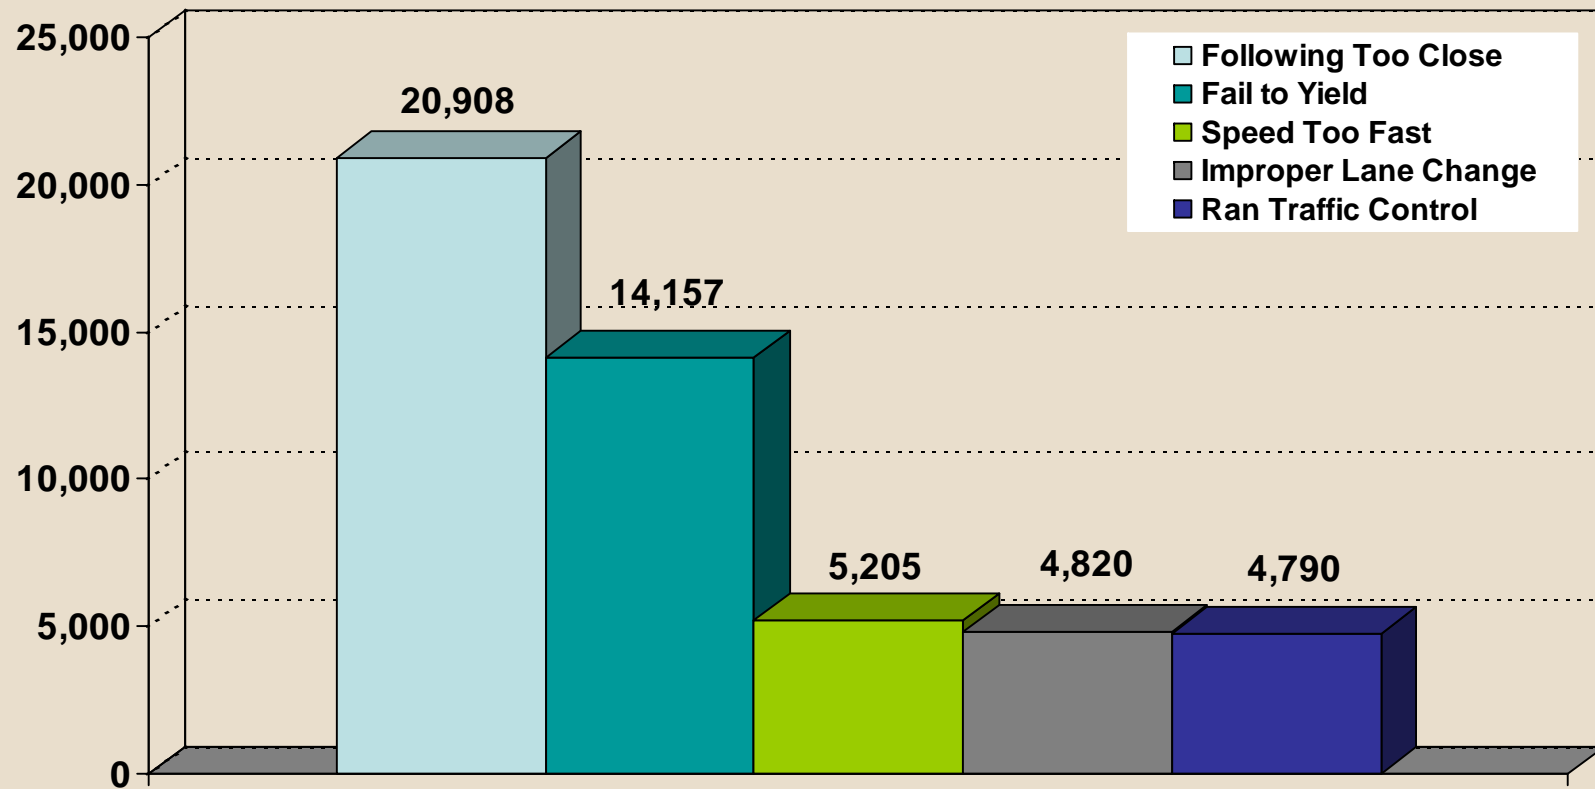

TOP 5 ADULT DRIVER ACTIONS CONTRIBUTING TO CRASHES CALENDAR YEAR 2007

Adult: Ages 21-65