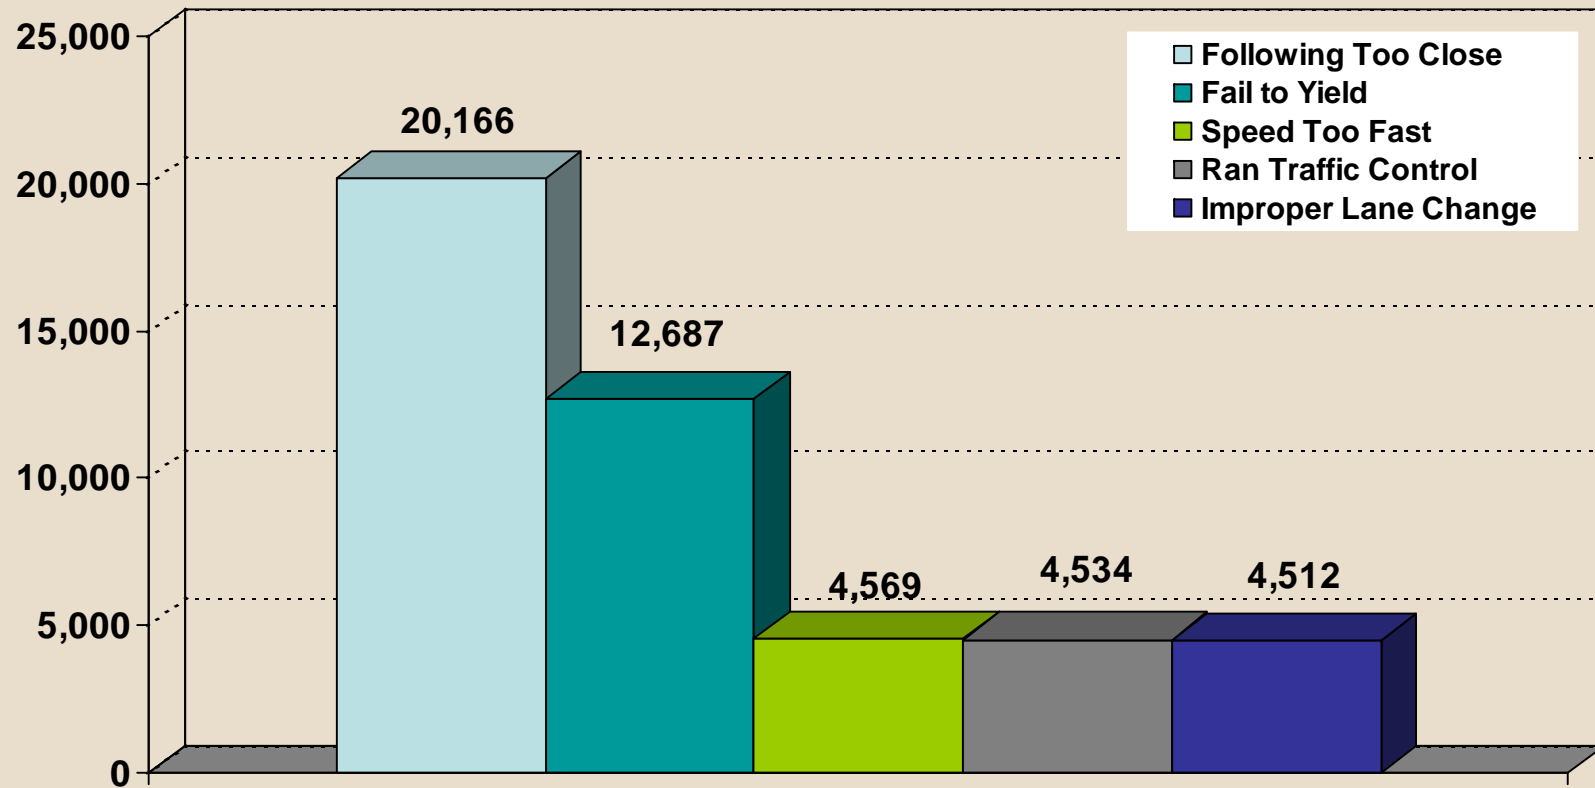

# TOP 5 ADULT DRIVER ACTIONS CONTRIBUTING TO CRASHES CALENDAR YEAR 2008

Adult: Ages 21-65