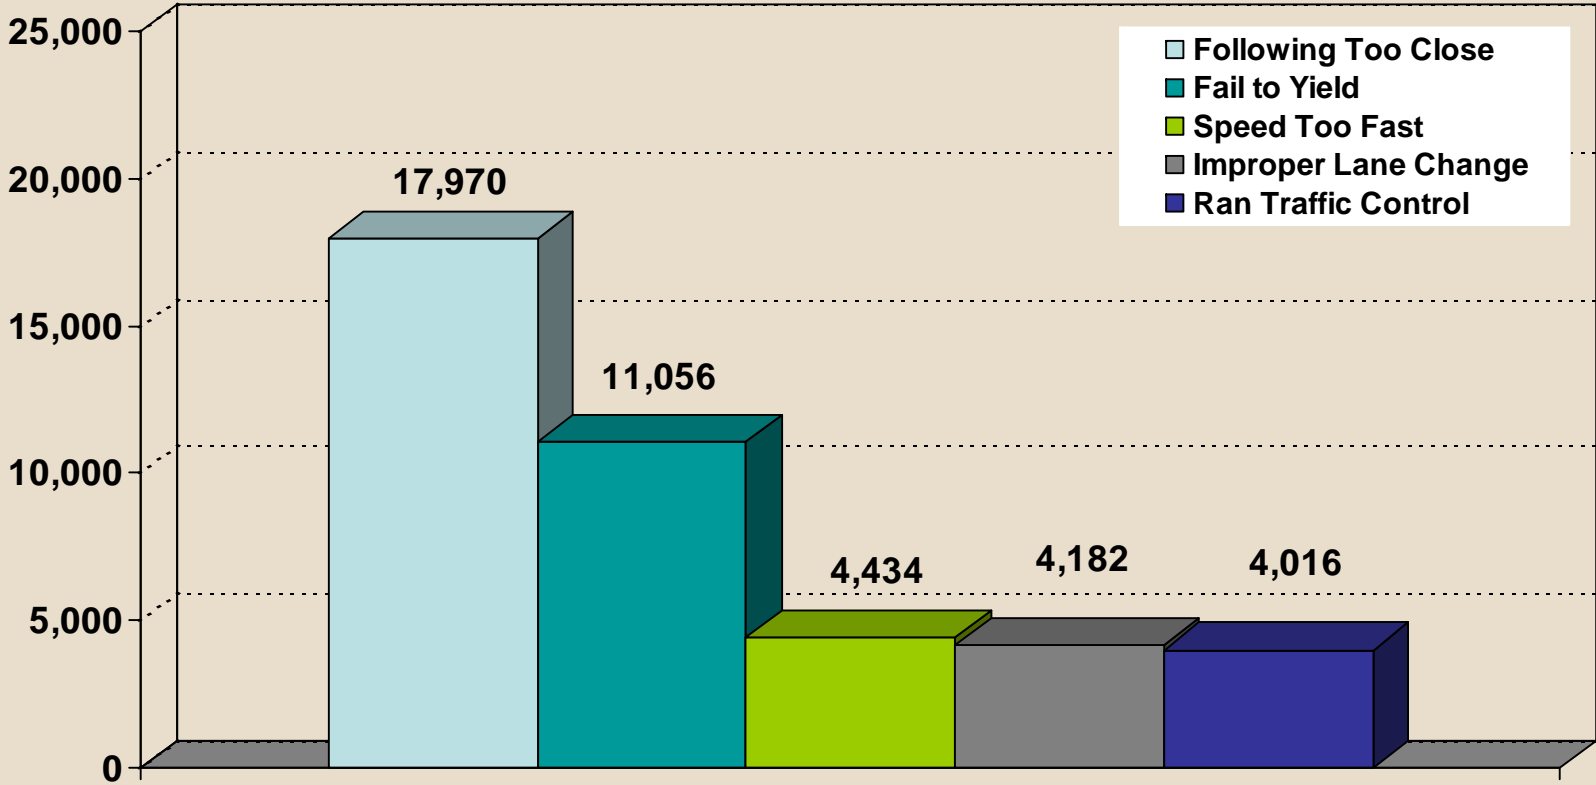

TOP 5 ADULT DRIVER ACTIONS CONTRIBUTING TO CRASHES CALENDAR YEAR 2009

Adult: Ages 21-65