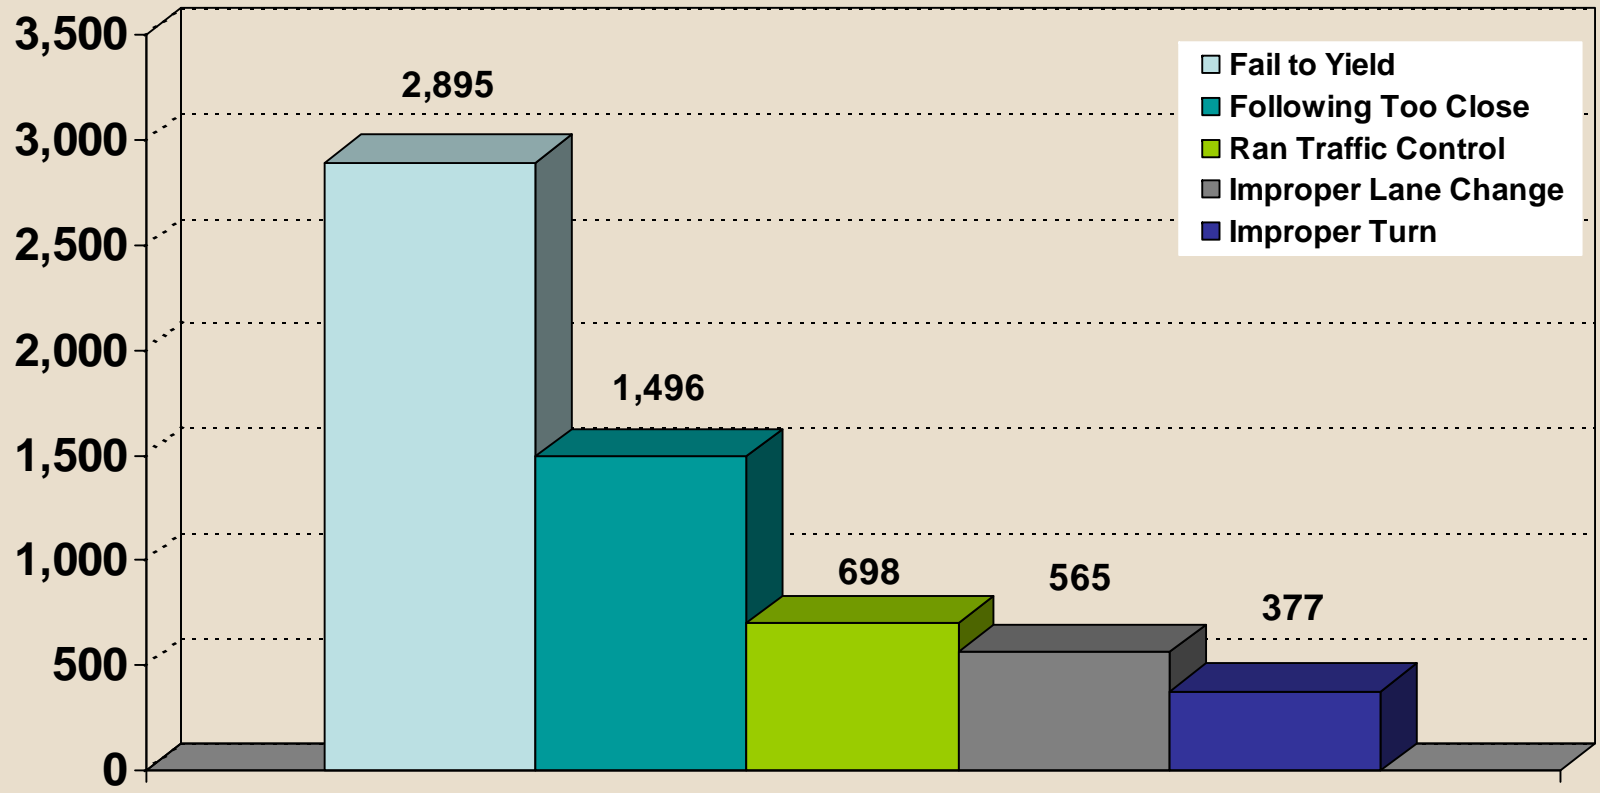

TOP 5 MATURE DRIVER ACTIONS CONTRIBUTING TO CRASHES CALENDAR YEAR 2007

Mature: Over 65