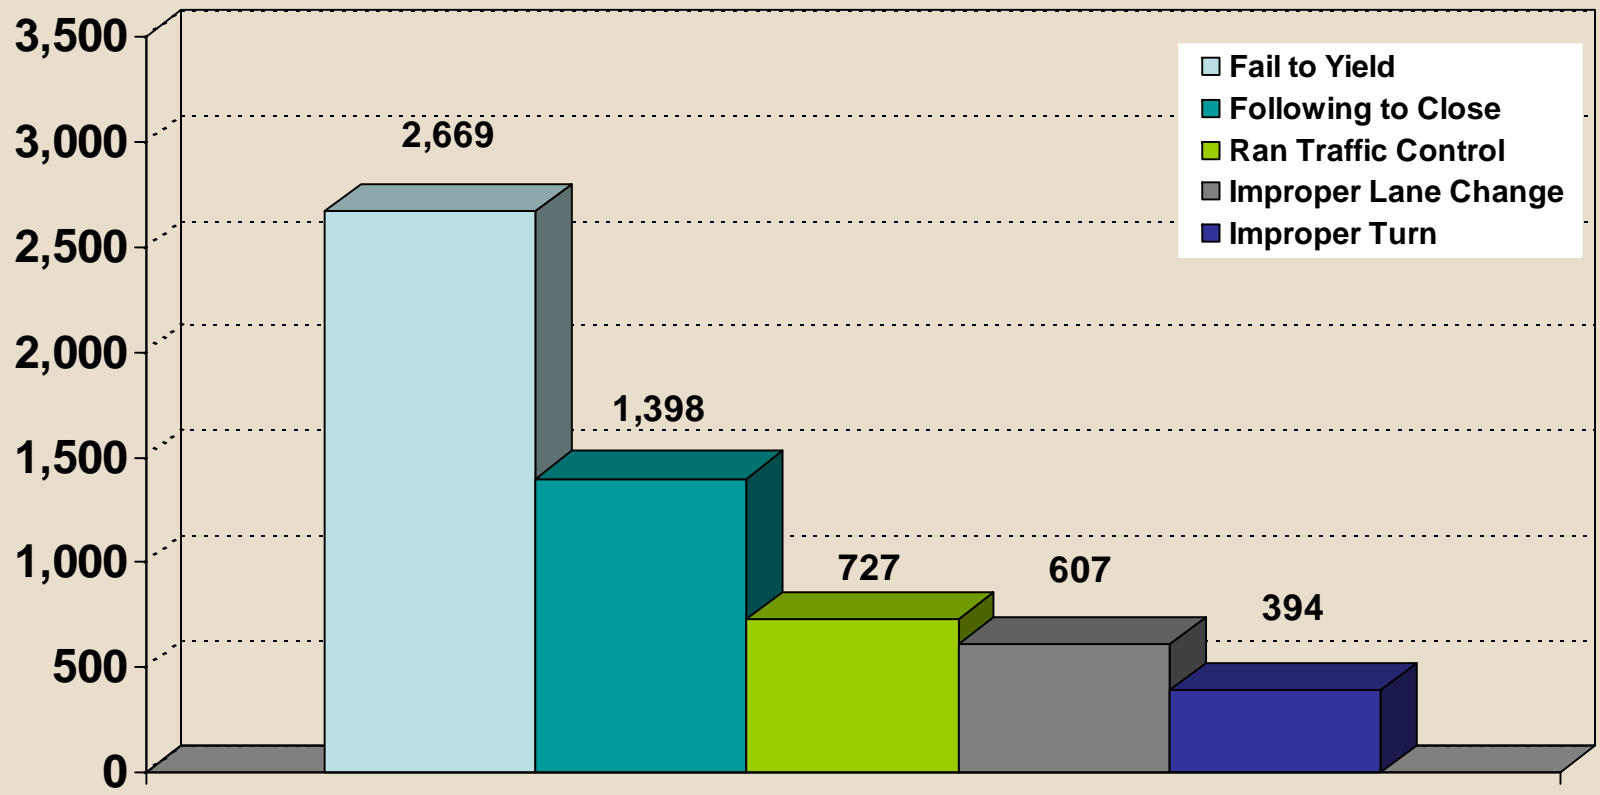

TOP 5 MATURE DRIVER ACTIONS CONTRIBUTING TO CRASHES CALENDAR YEAR 2008

Mature: Over 65