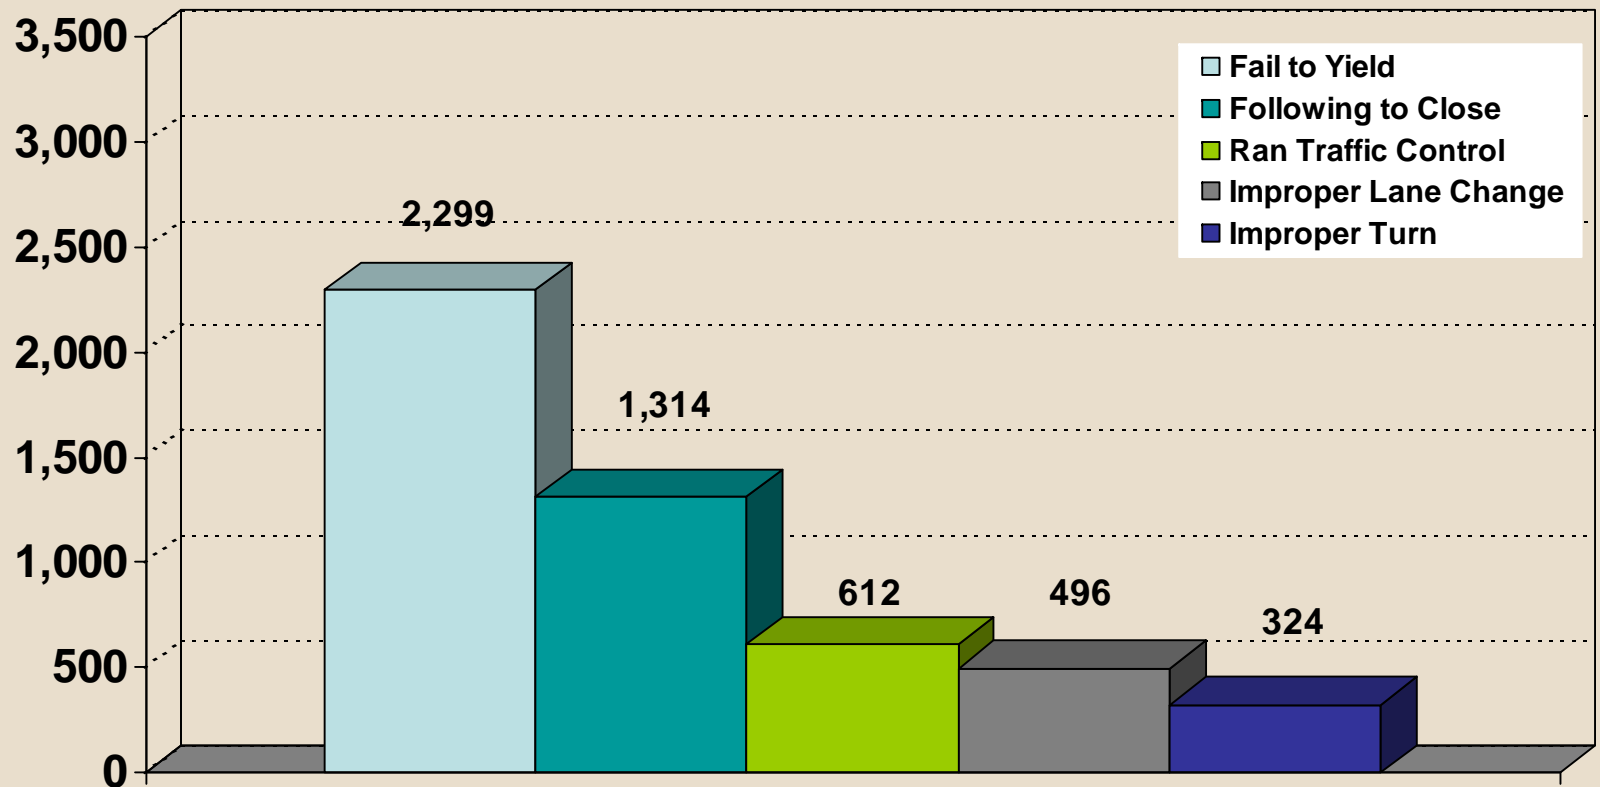

TOP 5 MATURE DRIVER ACTIONS CONTRIBUTING TO CRASHES CALENDAR YEAR 2009

Mature: Over 65