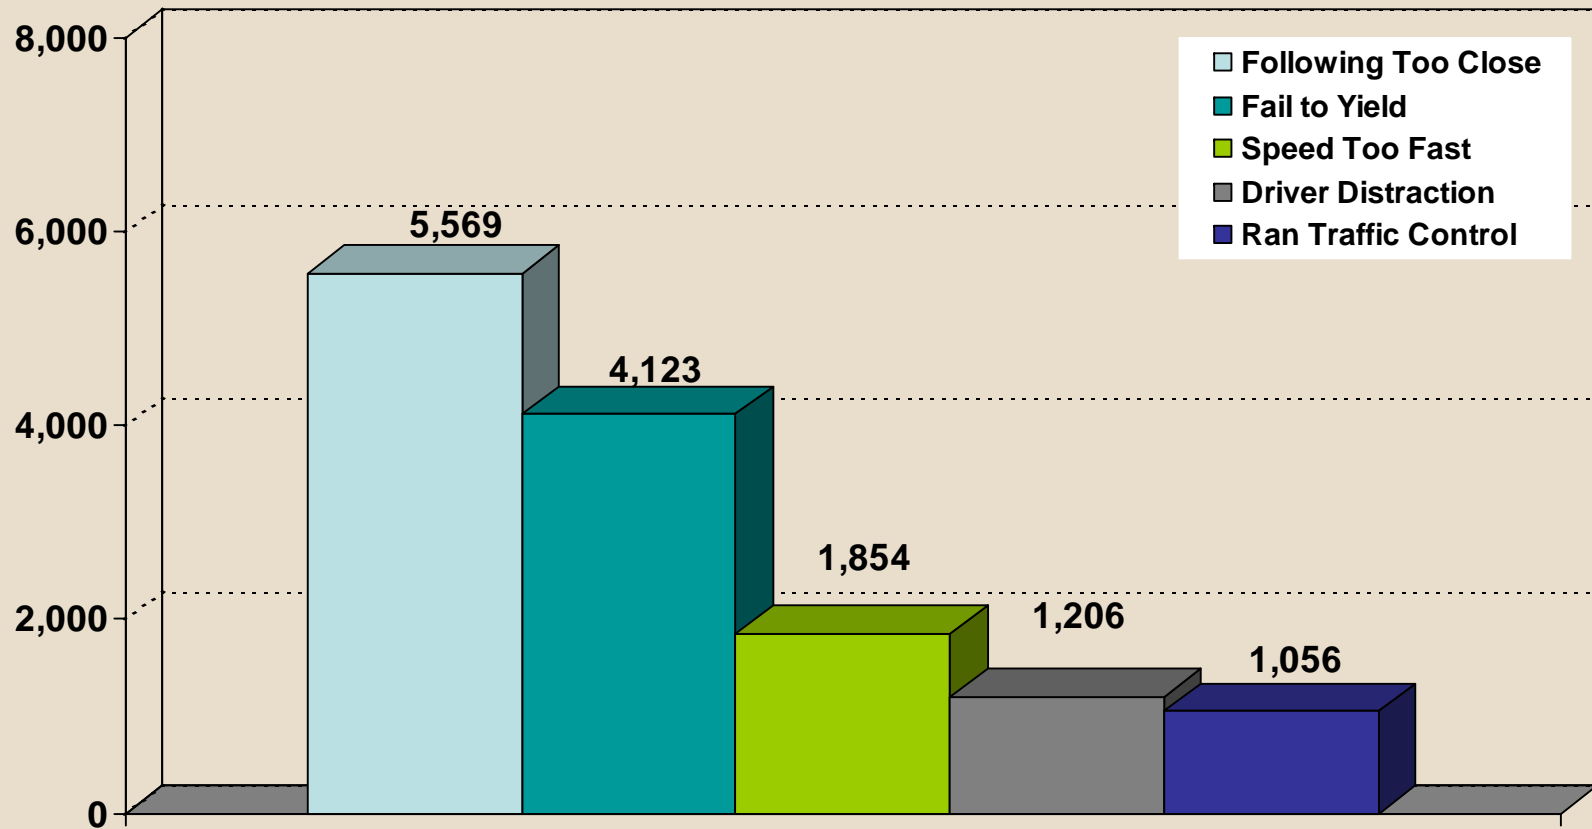

TOP 5 YOUNG DRIVER ACTIONS CONTRIBUTING TO CRASHES CALENDAR YEAR 2007

Youth: Ages 15-20