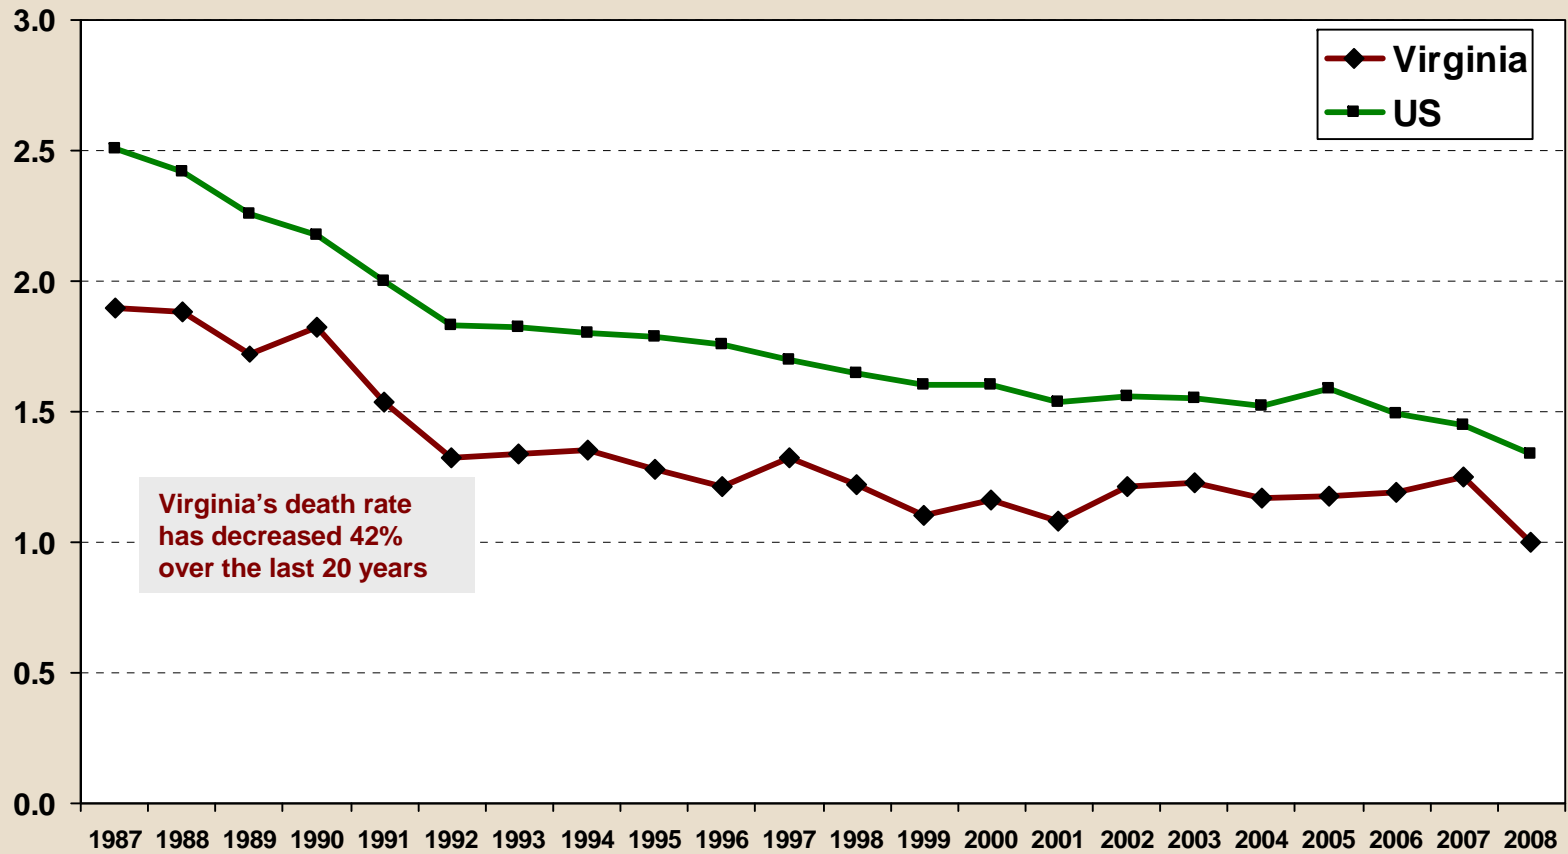

DEATH RATE PER 100 MILLION MILES OF TRAVEL CALENDAR YEARS 1987 - 2008

Source: Virginia Highway Safety Office