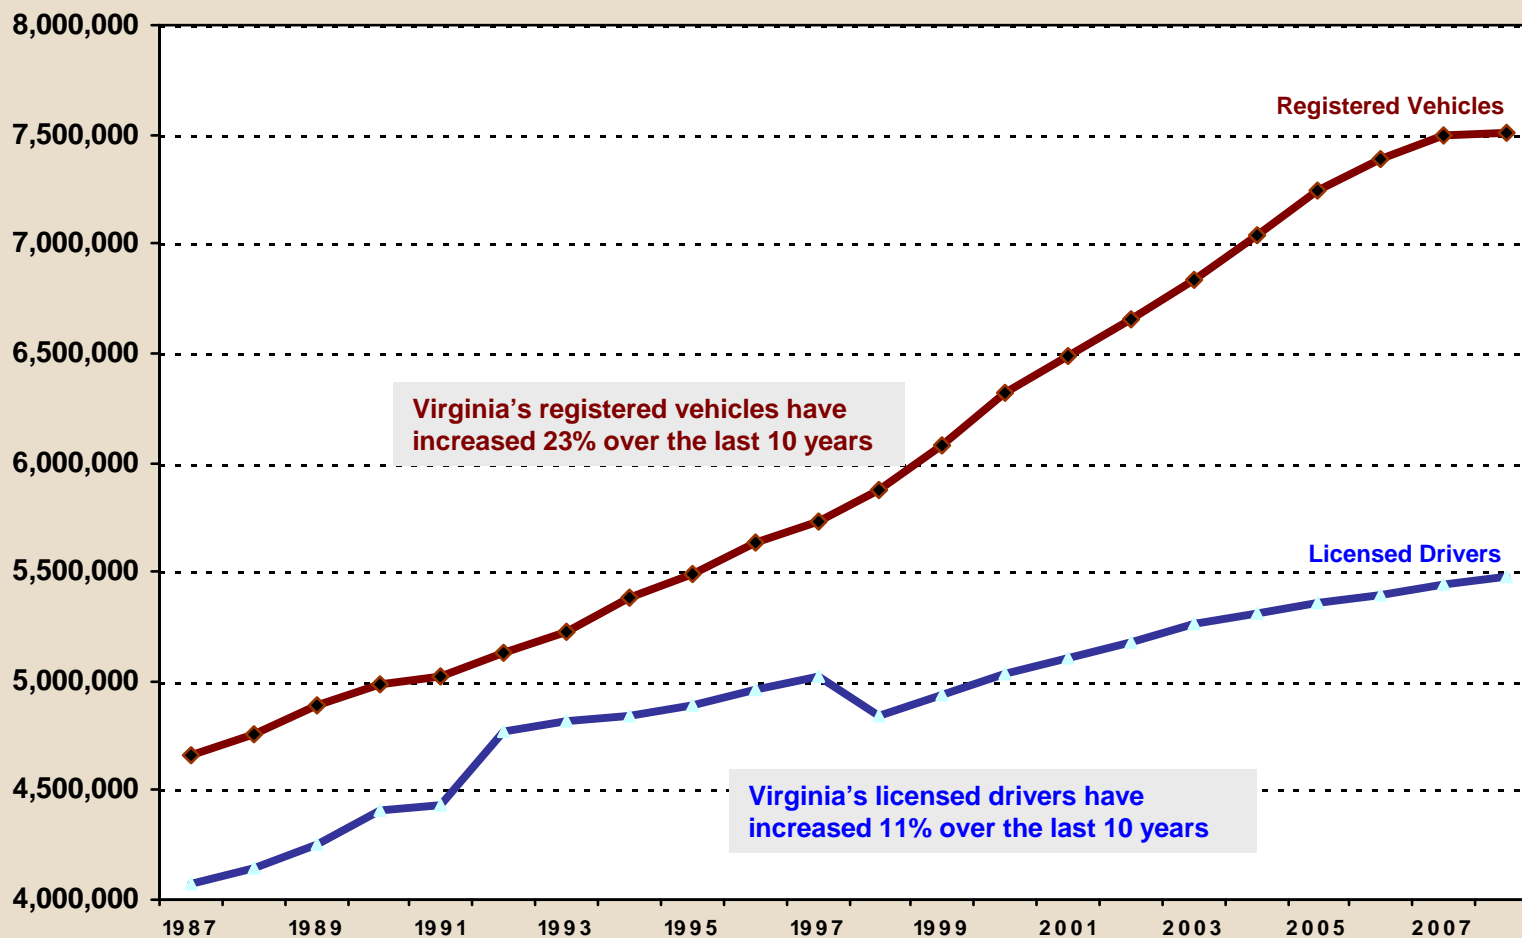

VIRGINIA LICENSED DRIVERS AND REGISTERED VEHICLES CALENDAR YEARS 1987 - 2008

Source: Virginia Highway Safety Office